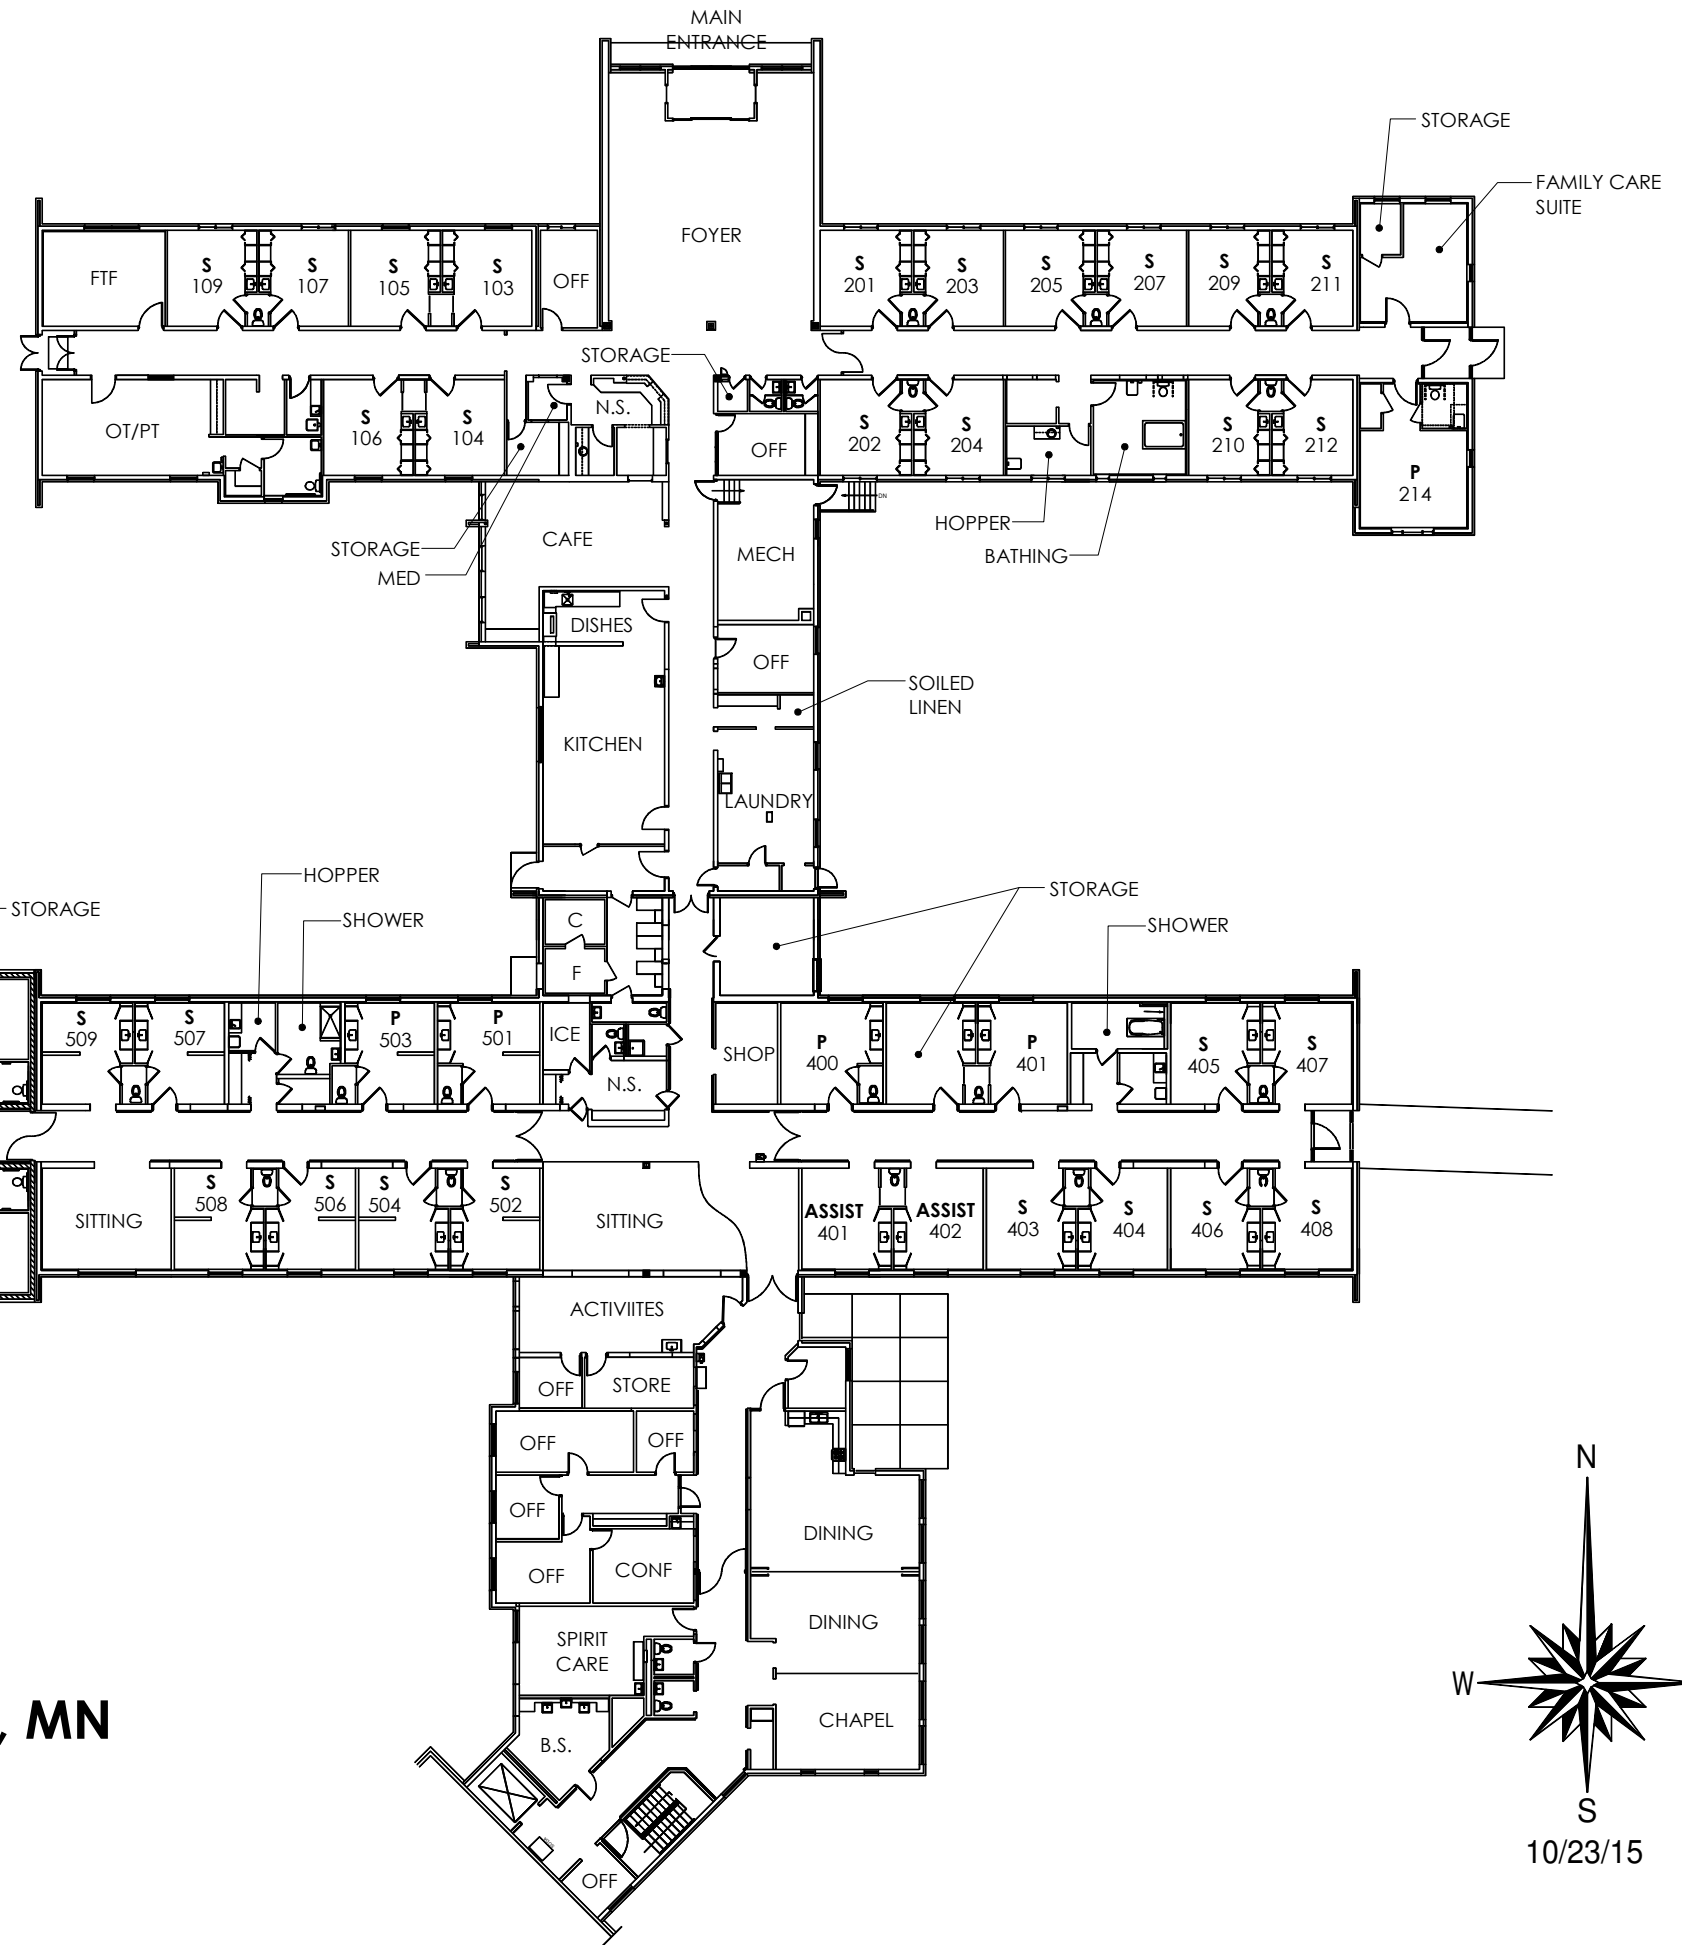

ROOM KEY	
SD -	8
P -	20
S -	28
TOTAL - 56	

# RENVILLA HEALTH CENTER - RENVILLE, MN