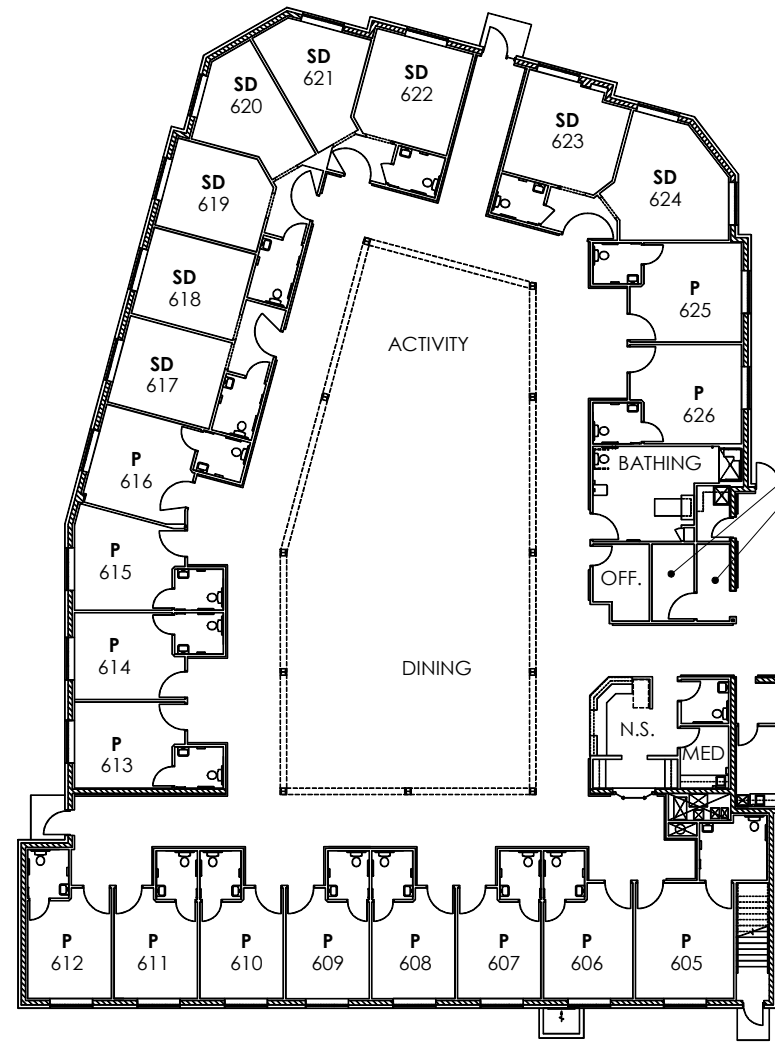

ROOM KEY	
SD -	8
P -	20
S -	28
TOTAL - 56	

# RENVILLA HEALTH CENTER - RENVILLE, MN